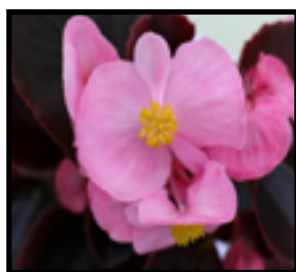

2019 NEW SEED VARIETIES

BEGONIA SENATOR IQ *By Sakata*

DEEP ROSE

PINK

ROSE BICOLOR

ROSE

SCARLET

WHITE